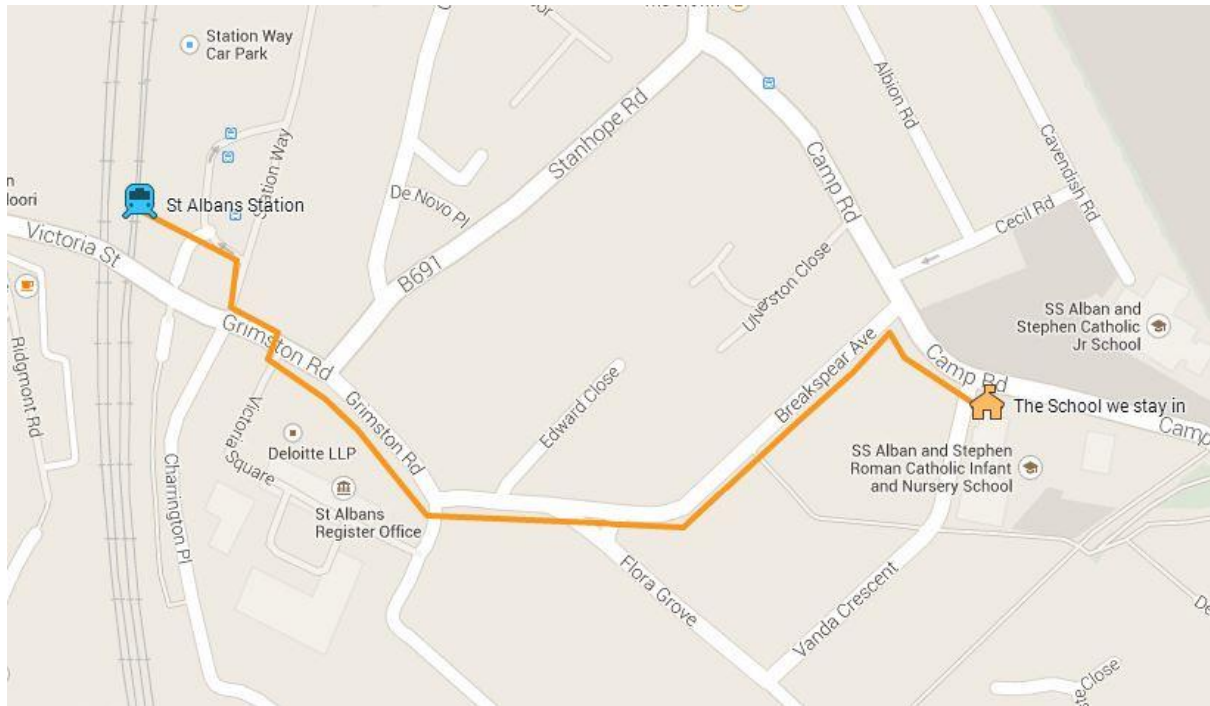

## Directions from St Albans Station to the Hall

Exit the station from platform 1 and head out onto the road, Station Way. Turn right and then almost immediately left at the cross roads to head down Grimston Road. Pass ATS on your left. Cross to the right hand side of the road and carry straight on (still Grimston Road) as the main road (the B691) swings left. At the next junction turn left into Flora Grove, which has road humps. When the road forks, take the Left Hand fork, which is straight on. This is now Breakspear Avenue. Follow the road around a left hand bend. At the end of the road turn right into Camp Road and you can see SS Alban & Stephen RC Infant School – our hall – ahead of you on the right side of the road just after the next junction.

The distance is less than half a mile.